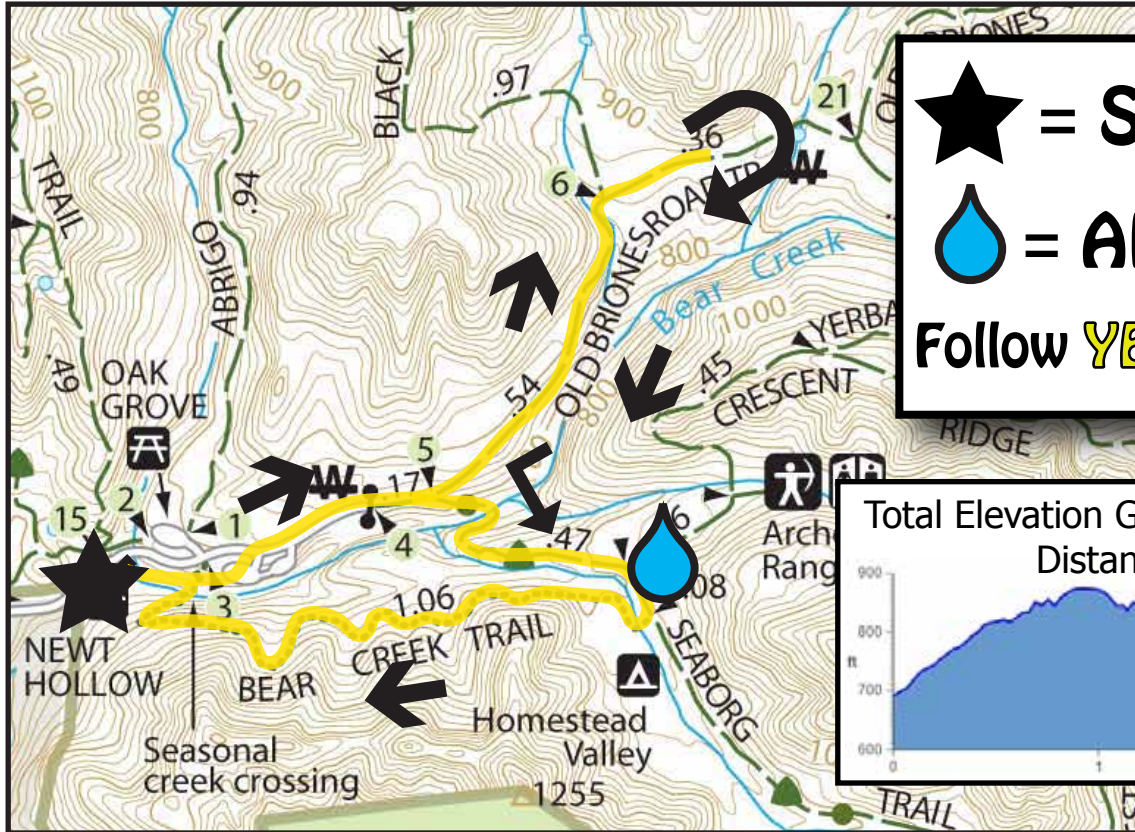

# BEAR CREEK 5K

★ = START  
💧 = AID STATION  
Follow **YELLOW** Ribbons